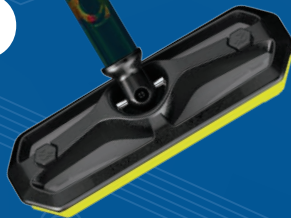

New Items to Olson

FLAT SHAFT FIBERLITE *SPECIALTY*

Black with Rainbow metallic features